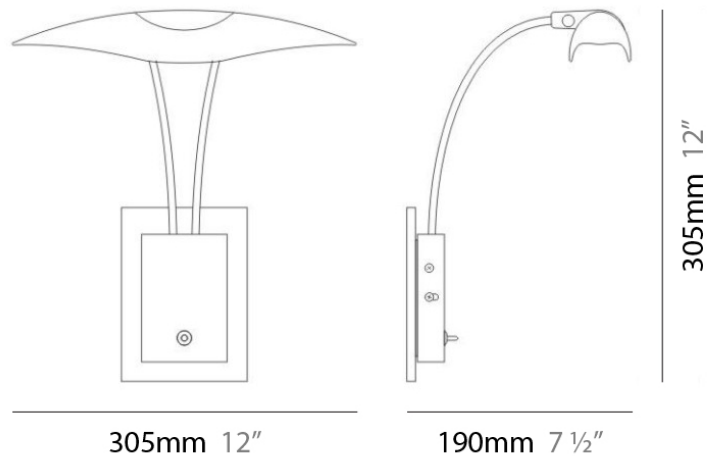

RAYA SURFACE

D95005

PROJECT _____

TYPE _____

NOTES _____

QUANTITY _____

DATE _____

GENERAL

Series: Raya

Brand: Milan

Division: Design

Mounting Type: Surface

Mounting Location: Wall

Subcategory: Task

PHYSICAL

Shape: Abstract

Diameter (mm): 305

Diameter (in): 12

Height (mm): 305

Height (in): 12

Extension (mm): 190

Extension (in): 7 ½

Light Distribution: Direct

Weight (kg): 2.04

Weight (lbs): 4.5

Diffuser: White Glass

Fixture Material: Metal

ELECTRICAL

Number of Lamps: 2

Lamp Type: LED Retrofit

Lamp Shape: T4

Bulb Included: Bulb Not Included

Total Output Wattage (W): 40

Max. Wattage Per Lamp (W): 20

Lamp Base: GY6.35

Input Voltage (V): 120

LED

OPTICAL

RATINGS AND CERTIFICATIONS

Certified By: CSA Certified to UL and CSA Standards

IP rating: IP20