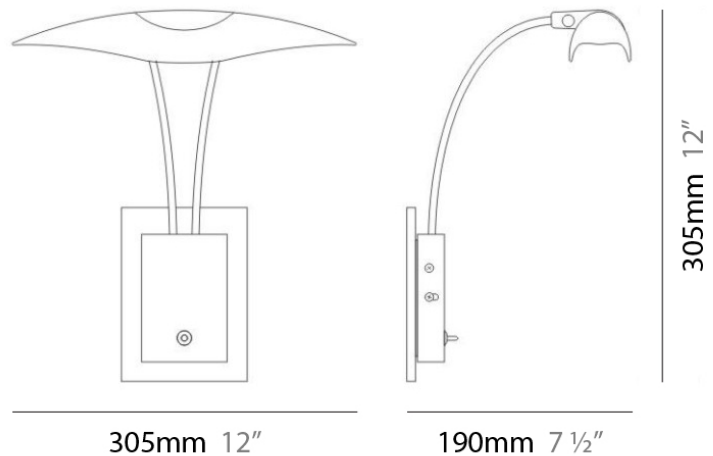

RAYA SURFACE

D95004

PROJECT	
TYPE	
NOTES	
QUANTITY	
DATE	

GENERAL

Series: Raya
Brand: Milan
Division: Design
Mounting Type: Surface
Mounting Location: Wall
Subcategory: Task

PHYSICAL

Shape: Abstract
Diameter (mm): 305
Diameter (in): 12
Height (mm): 305
Height (in): 12
Extension (mm): 190
Extension (in): 7 ½
Light Distribution: Direct
Weight (kg): 2.04
Weight (lbs): 4.5
Diffuser: White Glass
Fixture Material: Metal

ELECTRICAL

Number of Lamps: 2
Lamp Type: LED Retrofit
Lamp Shape: T4
Bulb Included: Bulb Not Included
Max. Wattage Per Lamp (W): 20
Lamp Base: GY6.35
Input Voltage (V): 120

LED

OPTICAL

RATINGS AND CERTIFICATIONS

Certified By: CSA Certified to UL and CSA Standards
IP rating: IP20